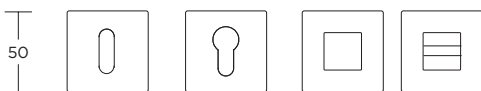

1555 SERIES

S05 S05
MAT NIKEΛ - MAT NIKEΛ
MATT NICKEL - MATT NICKEL

ΥΛΙΚΟ / MATERIAL : ZAMAK

ΔΙΑΣΤΑΣΕΙΣ / DIMENSIONS

ΑΠΟΧΡΩΣΕΙΣ / COLORS

S19 MAT MAYPO - S19 MAT MAYPO
S19 MATT BLACK - S19 MATT BLACK

S24 MAT ΧΡΩΜΙΟ - S24 AT ΧΡΩΜΙΟ
S24 MATT CHROME - S24 MATT CHROME