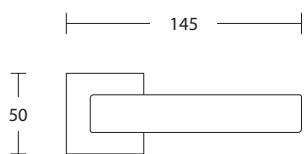

1555 SERIES

S05 S05
MAT NIKEΛ - MAT NIKEΛ
MATT NICKEL - MATT NICKEL

ΥΛΙΚΟ / MATERIAL : ZAMAK

ΔΙΑΣΤΑΣΕΙΣ / DIMENSIONS

ΑΠΟΧΡΩΣΕΙΣ / COLORS

S19 MAT MAYPO - S19 MAT MAYPO
S19 MATT BLACK - S19 MATT BLACK

S24 MAT ΧΡΩΜΙΟ - S24 AT ΧΡΩΜΙΟ
S24 MATT CHROME - S24 MATT CHROME